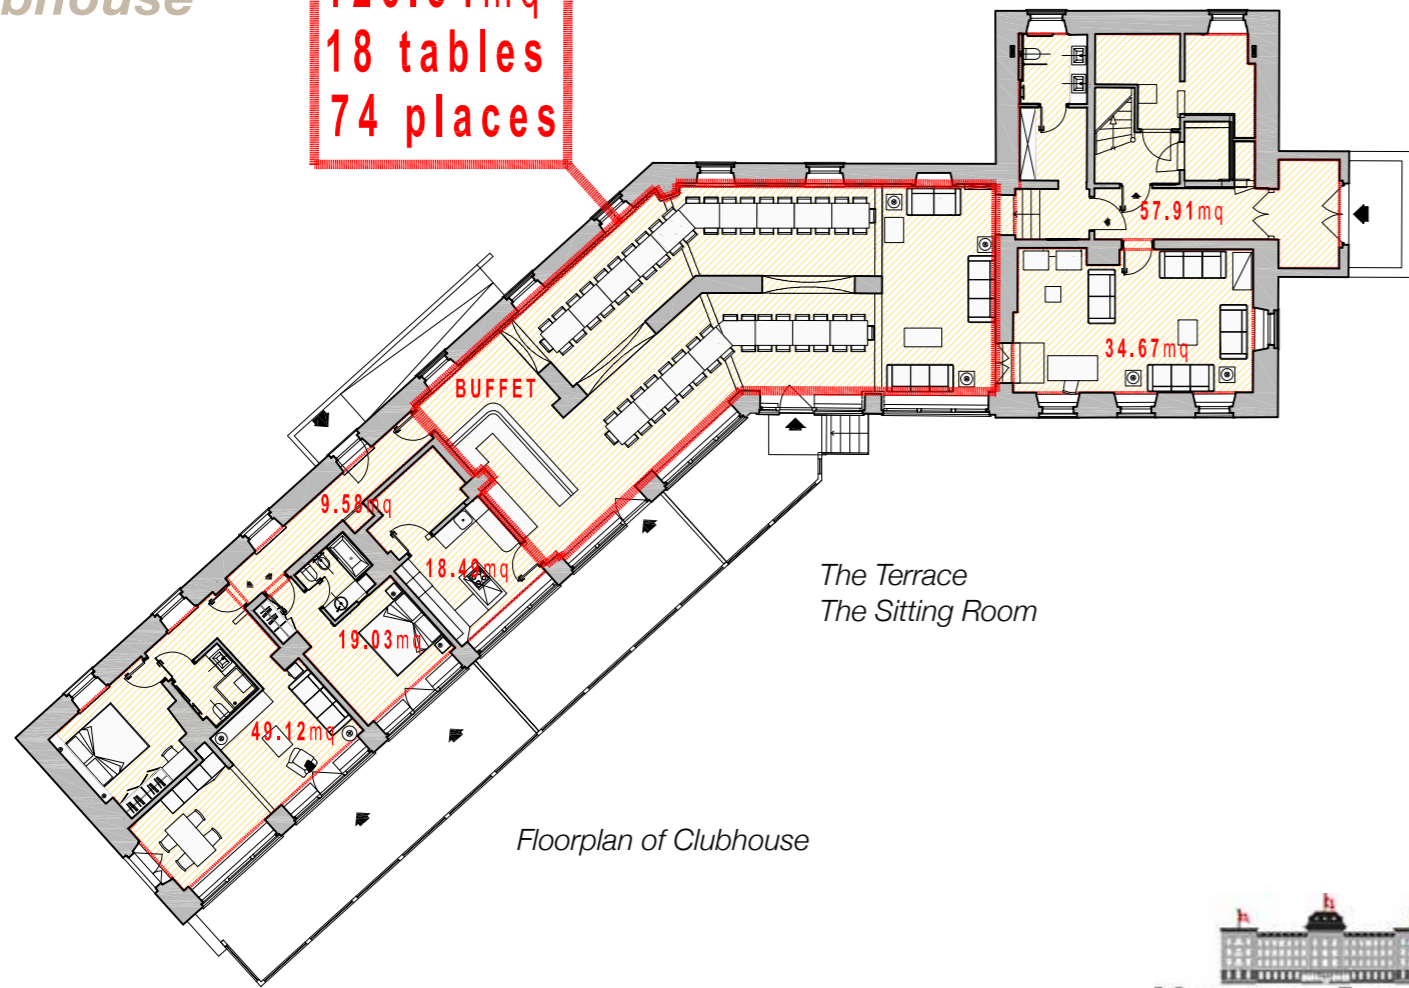

The Main Hall

The Ball Room

The Ball Room

MALOJA PALACE ENGADIN

The Corvatsch Room

La Veranda

Main Hall

Main Staircase

MALOJA PALACE

MALOJA PALACE ENGADIN

Small Sitting Room Clubhouse

Conferences, meetings and events

| Name of room | Size (m ²) |  |  |  |  |  | CHF | CHF |
|--------------------------------|------------------------|---|---|---|---|---|-----------------------------|------------------------------|
| | | Theatre capacity | Banquet capacity 1 | Banquet capacity 2 | U-Shape capacity | Standing Buffet / Reception capacity | Rates for room only 1/2 day | Rates for room only full day |
| Ballroom | 326 | 300 | 348 | 282 | - | 650 | 1200 | 2000 |
| - Terrace | 200 | - | 144 | 126 | - | 400 | 800 | 1500 |
| Dining and Multipurpose room 1 | 213 | 193 | 246 | 192 | - | 400 | 850 | 1600 |
| Dining and Multipurpose room 2 | 199 | 180 | 212 | 180 | - | 400 | 800 | 1500 |
| Dining and Multipurpose room 3 | 201 | 180 | 218 | 150 | - | 400 | 800 | 1500 |
| Corvatsch / TV room | 107 | 95 | 100 | 78 | 40 | 200 | 600 | 1000 |
| Business room | 42 | 35 | 22 | 42 | 25 | 80 | 250 | 350 |
| Veranda | 123 | - | 80 | - | - | 200 | 650 | 1100 |
| Smoking room | 46 | - | - | - | - | 30 | 270 | 370 |
| Hall | 150 | - | - | - | - | 180 | 750 | 1200 |

The Maloja Clubhouse

126.54mq
18 tables
74 places

The Maloja Clubhouse

| Name of room | Size (m ²) | Teatre capacity | Parliament capacity | Banquet capacity | Block capacity | U-Shape capacity | Reception capacity | CHF Rates for room only 1/2 day | CHF Rates for room only full day |
|--------------|------------------------|-----------------|---------------------|------------------|----------------|------------------|--------------------|---------------------------------|----------------------------------|
| Clubhouse | 163 | - | - | 110 | 110 | - | 130 | 750 | 1200 |