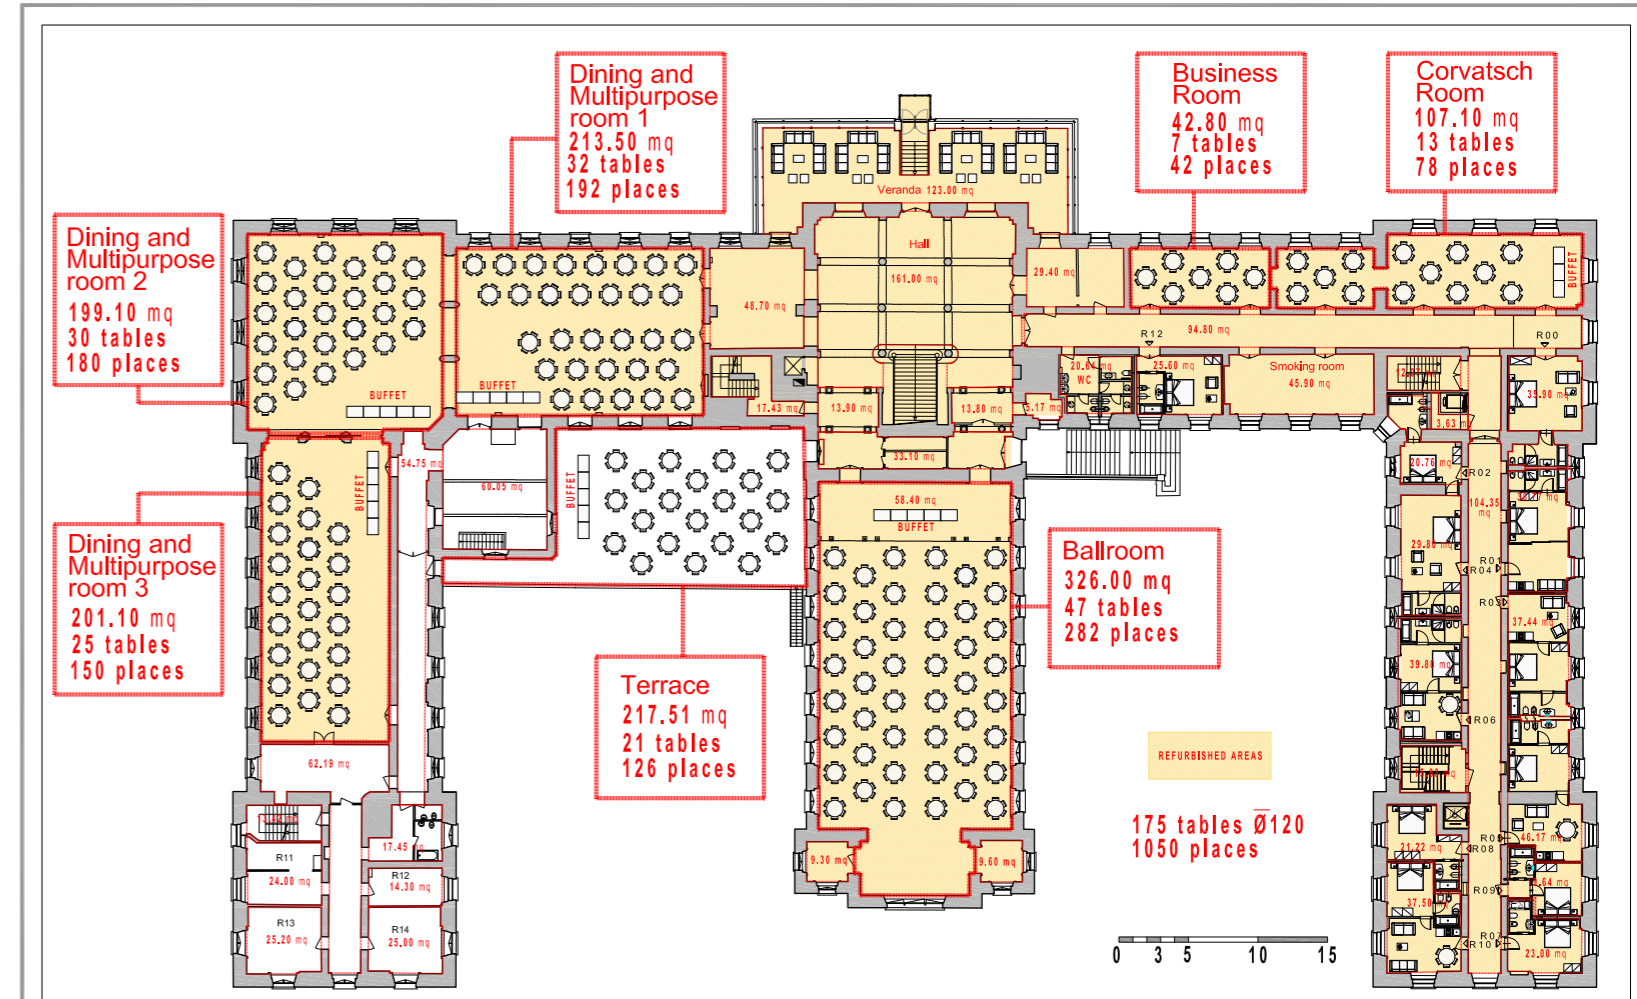

Conferences, meetings and events

Name of room	Size (m²)						CHF	CHF
		Theatre capacity	Banquet capacity 1	Banquet capacity 2	U-Shape capacity	Standing Buffet / Reception capacity	Rates for room only 1/2 day	Rates for room only full day
Ballroom	326	300	348	282	-	650	1200	2000
- Terrace	200	-	144	126	-	400	800	1500
Dining and Multipurpose room 1	213	193	246	192	-	400	850	1600
Dining and Multipurpose room 2	199	180	212	180	-	400	800	1500
Dining and Multipurpose room 3	201	180	218	150	-	400	800	1500
Corvatsch / TV room	107	95	100	78	40	200	600	1000
Business room	42	35	22	42	25	80	250	350
Veranda	123	-	80	-	-	200	650	1100
Smoking room	46	-	-	-	-	30	270	370
Hall	150	-	-	-	-	180	750	1200

The Prices above are for guidance purposes only.

We can offer Conference packages where the hire of the rooms is integrated into the price per person as follows: hire of conference room, standard technical equipment (blocs and pencils, flip chart, screen, beamer, free WiFi), bottled water, coffee breaks (coffee, tea, biscuits, cake or croissant, fruit juices and fruit and a Business Lunch with 3 course menu).

Package prices as available on request. If individual meals rather than a package is of interest to you, please note the following: breakfast starting at 15CHF per person; Lunch starting at 30CHF per person and Dinner starting at 35CHF per person.