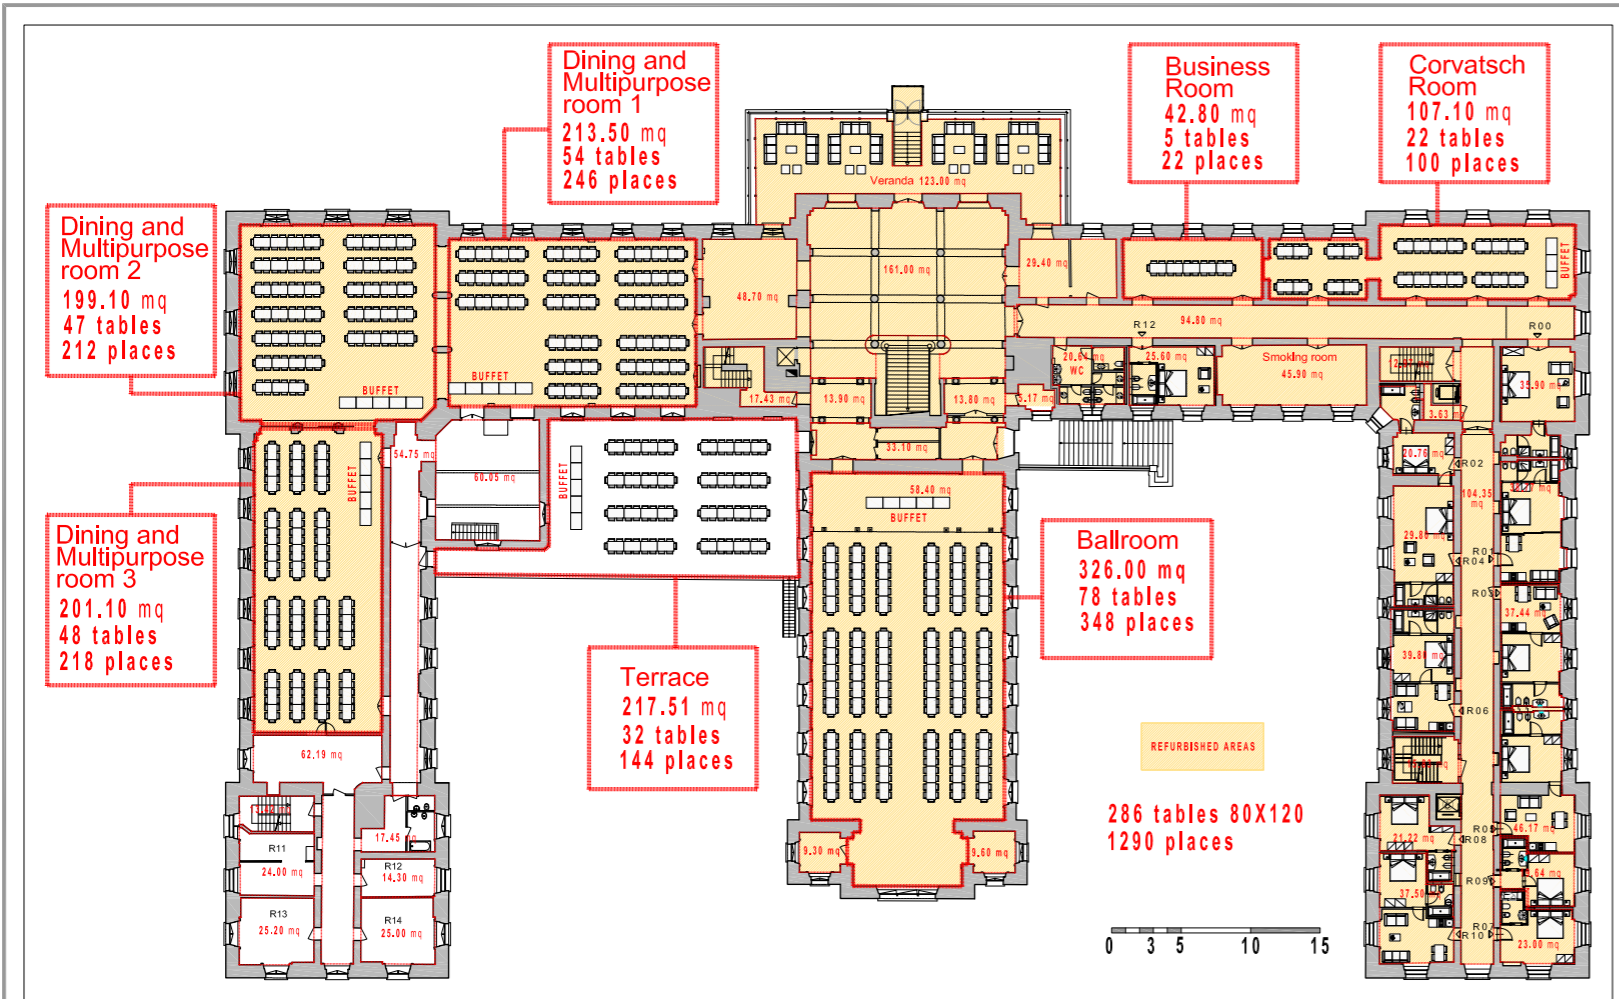

Conferences, meetings and events

Name of room	Size (m²)						CHF	CHF
		Theatre capacity	Banquet capacity 1	Banquet capacity 2	U-Shape capacity	Standing Buffet / Reception capacity	Rates for room only 1/2 day	Rates for room only full day
Ballroom	326	300	348	282	-	650	1200	2000
- Terrace	200	-	144	126	-	400	800	1500
Dining and Multipurpose room 1	213	193	246	192	-	400	850	1600
Dining and Multipurpose room 2	199	180	212	180	-	400	800	1500
Dining and Multipurpose room 3	201	180	218	150	-	400	800	1500
Corvatsch / TV room	107	95	100	78	40	200	600	1000
Business room	42	35	22	42	25	80	250	350
Veranda	123	-	80	-	-	200	650	1100
Smoking room	46	-	-	-	-	30	270	370
Hall	150	-	-	-	-	180	750	1200

The Prices above are for guidance purposes only.

We can offer Conference packages where the hire of the rooms is integrated into the price per person as follows: hire of conference room, standard technical equipment (blocs and pencils, flip chart, screen, beamer, free WiFi), bottled water, coffee breaks (coffee, tea, biscuits, cake or croissant, fruit juices and fruit and a Business Lunch with 3 course menu).

Package prices as available on request. If individual meals rather than a package is of interest to you, please note the following: breakfast starting at 15CHF per person; Lunch starting at 30CHF per person and Dinner starting at 35CHF per person.